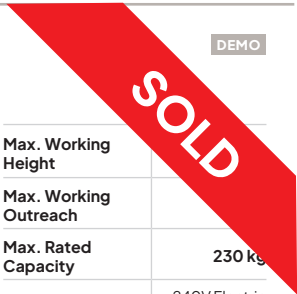

## CMC S15 Spider Lift

**PRICE**  
**\$79,900 + GST**

**USED**  
SN: S19A2230

Max. Working Height	14.8 m
Max. Working Outreach	8.7 m
Max. Rated Capacity	200 kg
Power Source	240V Electric & Petrol
Weight	1820 kg
Commission Date	1 June 2021
Manufacture Date	2020

## CMC S18F Spider Lift

**PRICE**  
**\$97,000 + GST**

**USED**  
SN: S20A2411

Max. Working Height	17.78 m
Max. Working Outreach	11.15 m
Max. Rated Capacity	230 kg
Power Source	240V Electric & Petrol
Weight	2523 kg
Commission Date	2 Feb 2021
Manufacture Date	2020
Latest Hours	1011

## CMC S19HD Spider Lift

**PRICE**  
**\$142,850 + GST**

**USED**  
SN: S21A3239

Max. Working Height	18.7 m
Max. Working Outreach	11.4 m
Max. Rated Capacity	200 kg
Power Source	Kubota Diesel & 240V Electric
Weight	2685 kg
Latest Hours	220
Manufacture Date	2022

## CMC S19HD Spider Lift

**PRICE**  
**\$114,900 + GST**

**USED**  
SN: S20A2772

Max. Working Height	18.7 m
Max. Working Outreach	11.4 m
Max. Rated Capacity	200 kg
Power Source	Kubota Diesel & 240V Electric
Weight	2685 kg
Latest Hours	913
Manufacture Date	2021