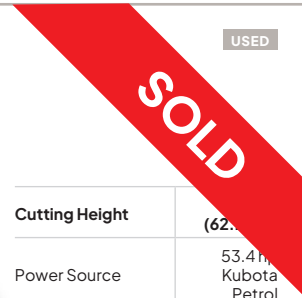

USED

Cutting Height	24.5" (62.2 cm)
Power Source	53.4 hp Kubota Petrol
Weight	831 kg
Manufacture Date	2021

PRICE
$87,320 + GST